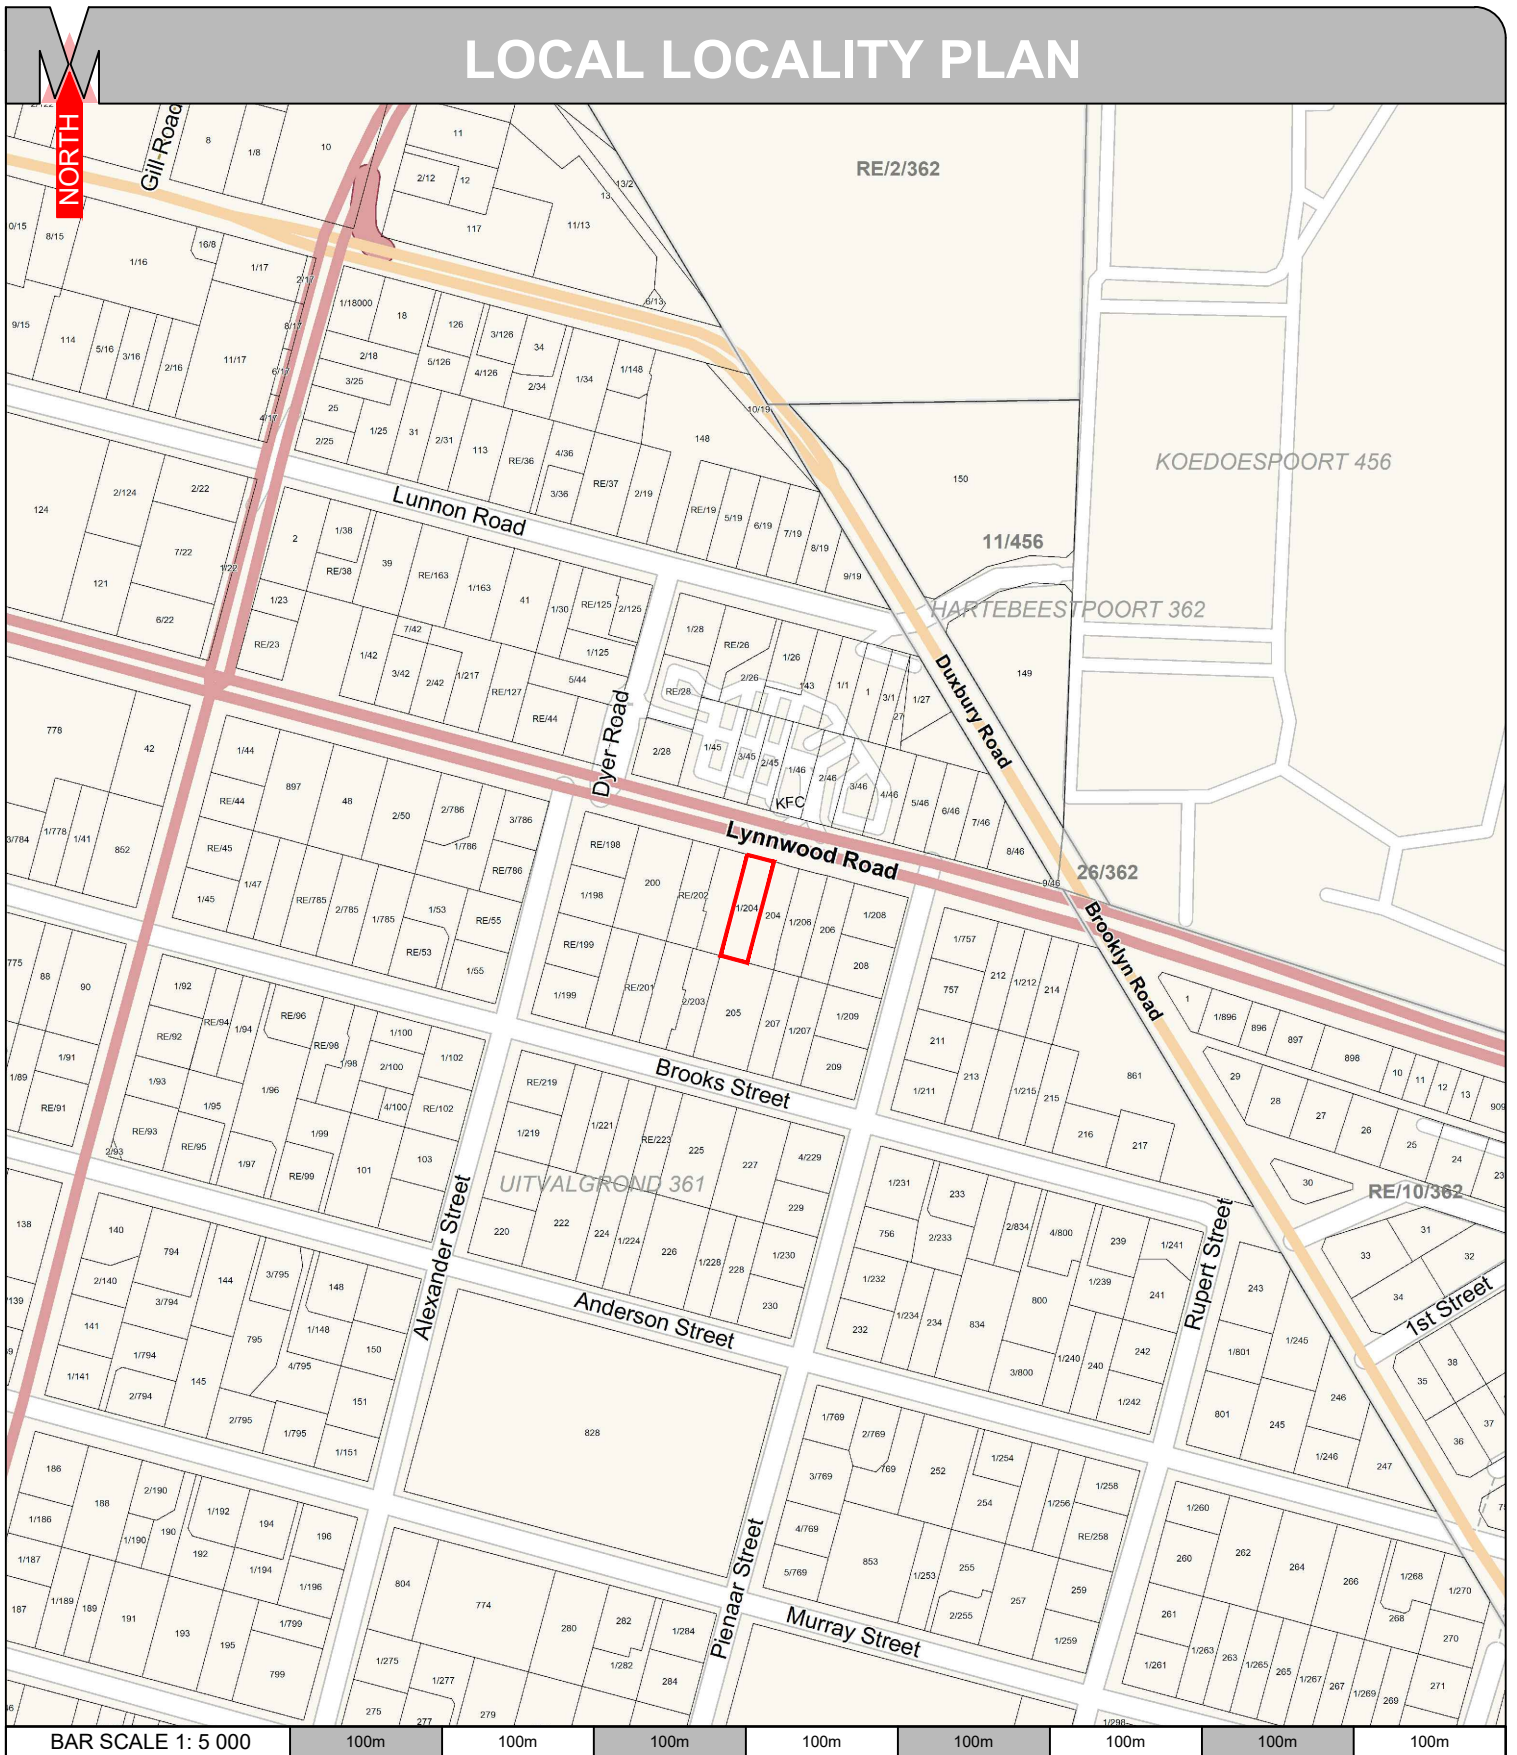

LOCAL LOCALITY PLAN

PORITION 1 OF ERF 204, BROOKLYN CITY OF TSHWANE METROPOLITAN MUNICIPALITY

LEGEND:

SUBJECT PROPERTY

DATE: 2018-12-12
PROJECT NO: MP/ 1306
DRAWN: K KRUGER
SCALE: 1: 5 000

PLAN NO
1