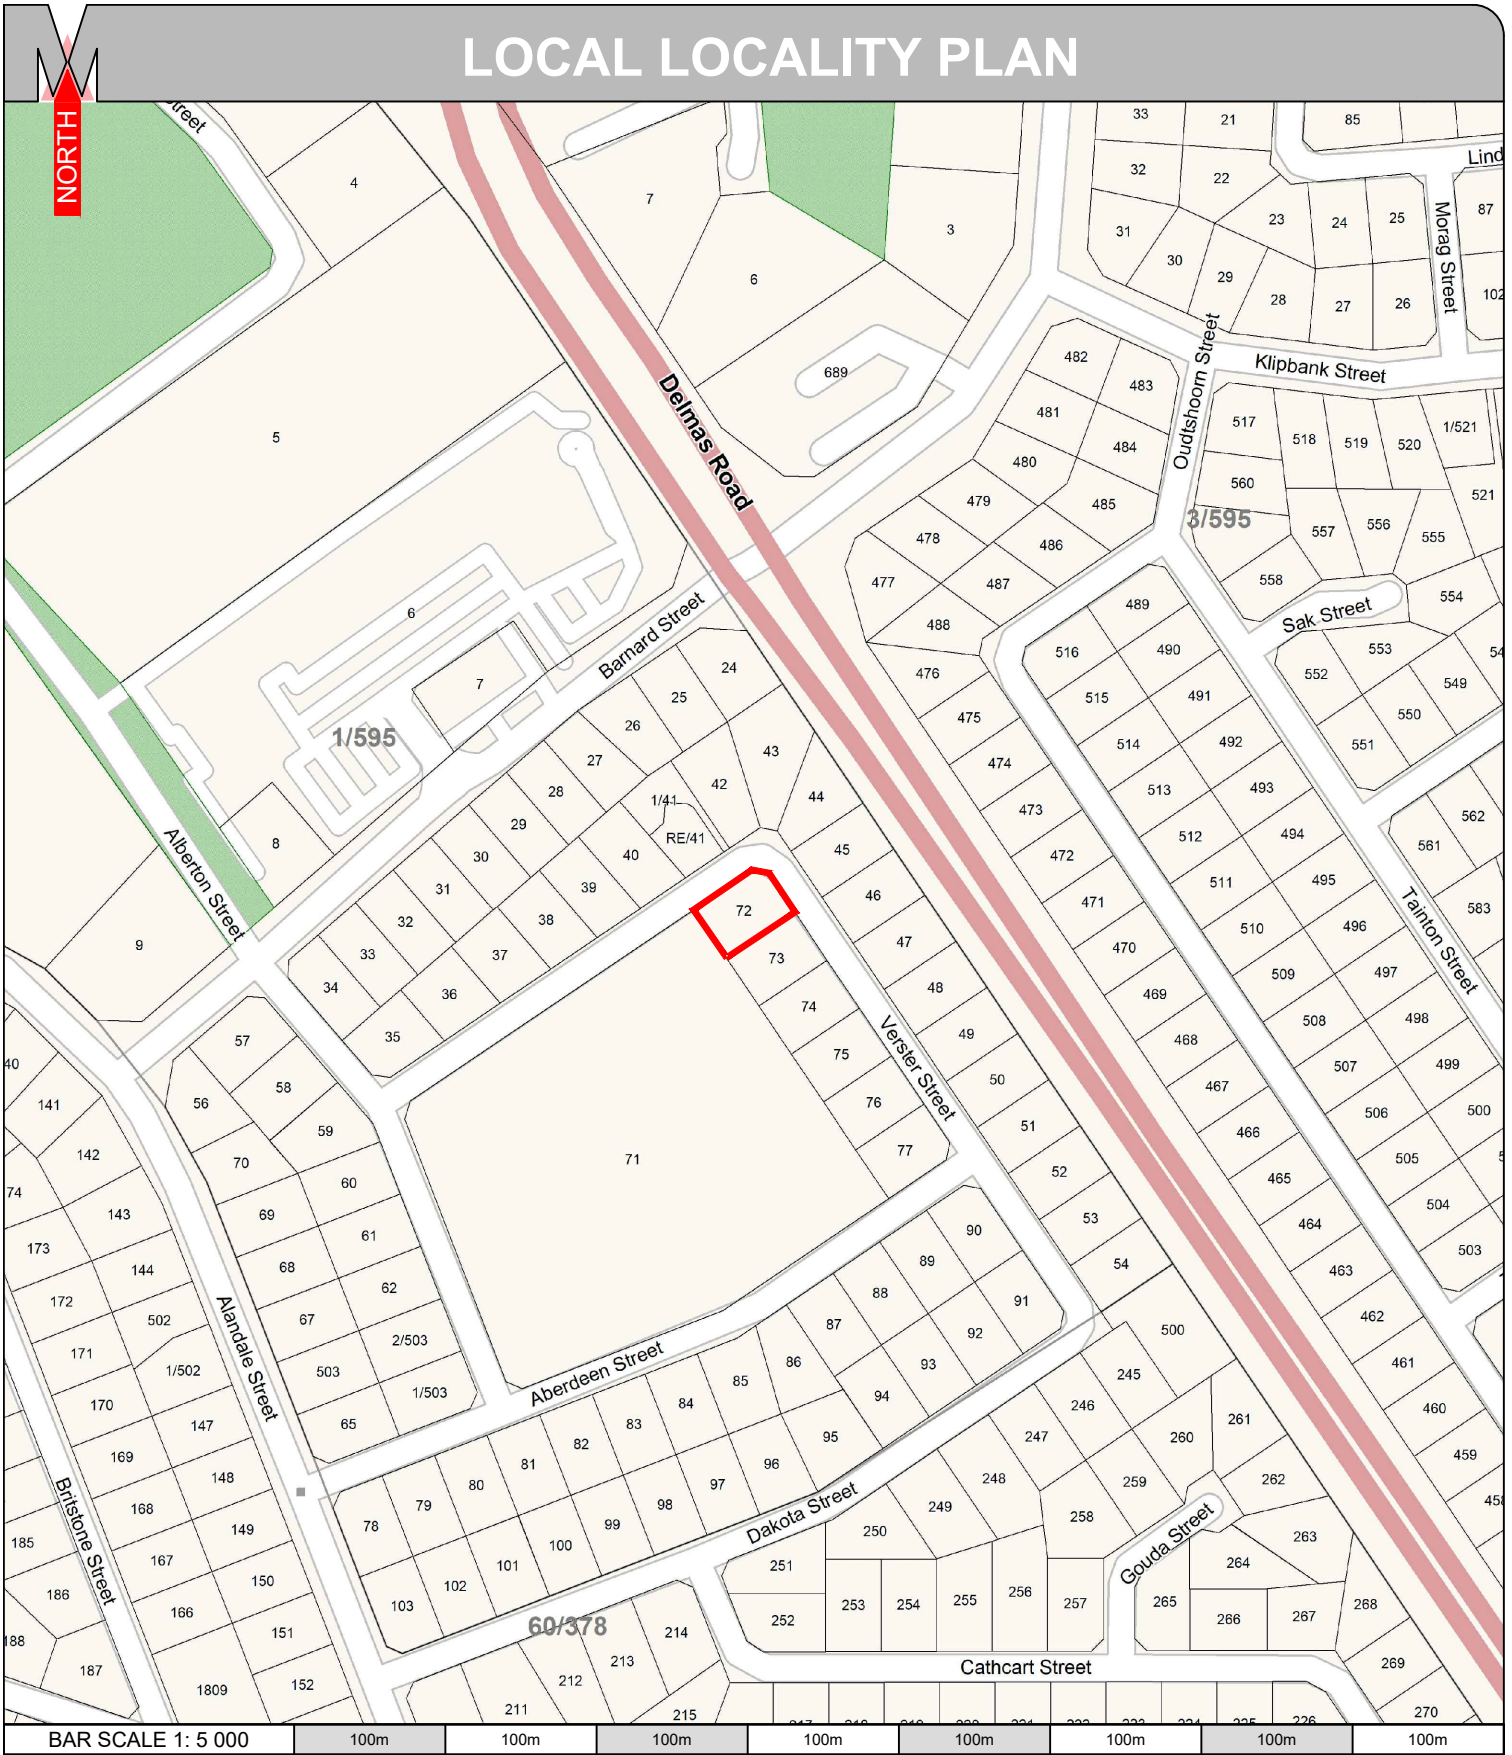

LOCAL LOCALITY PLAN

**ERF 72 ELARDUSPARK
CITY OF TSHWANE METROPOLITAN MUNICIPALITY**

LEGEND:

SUBJECT PROPERTY

DATE: 2023-11-20
PROJECT NO: MP/ 1578
DRAWN: S OLIVIER
SCALE: 1: 5 000

PLAN NO

1