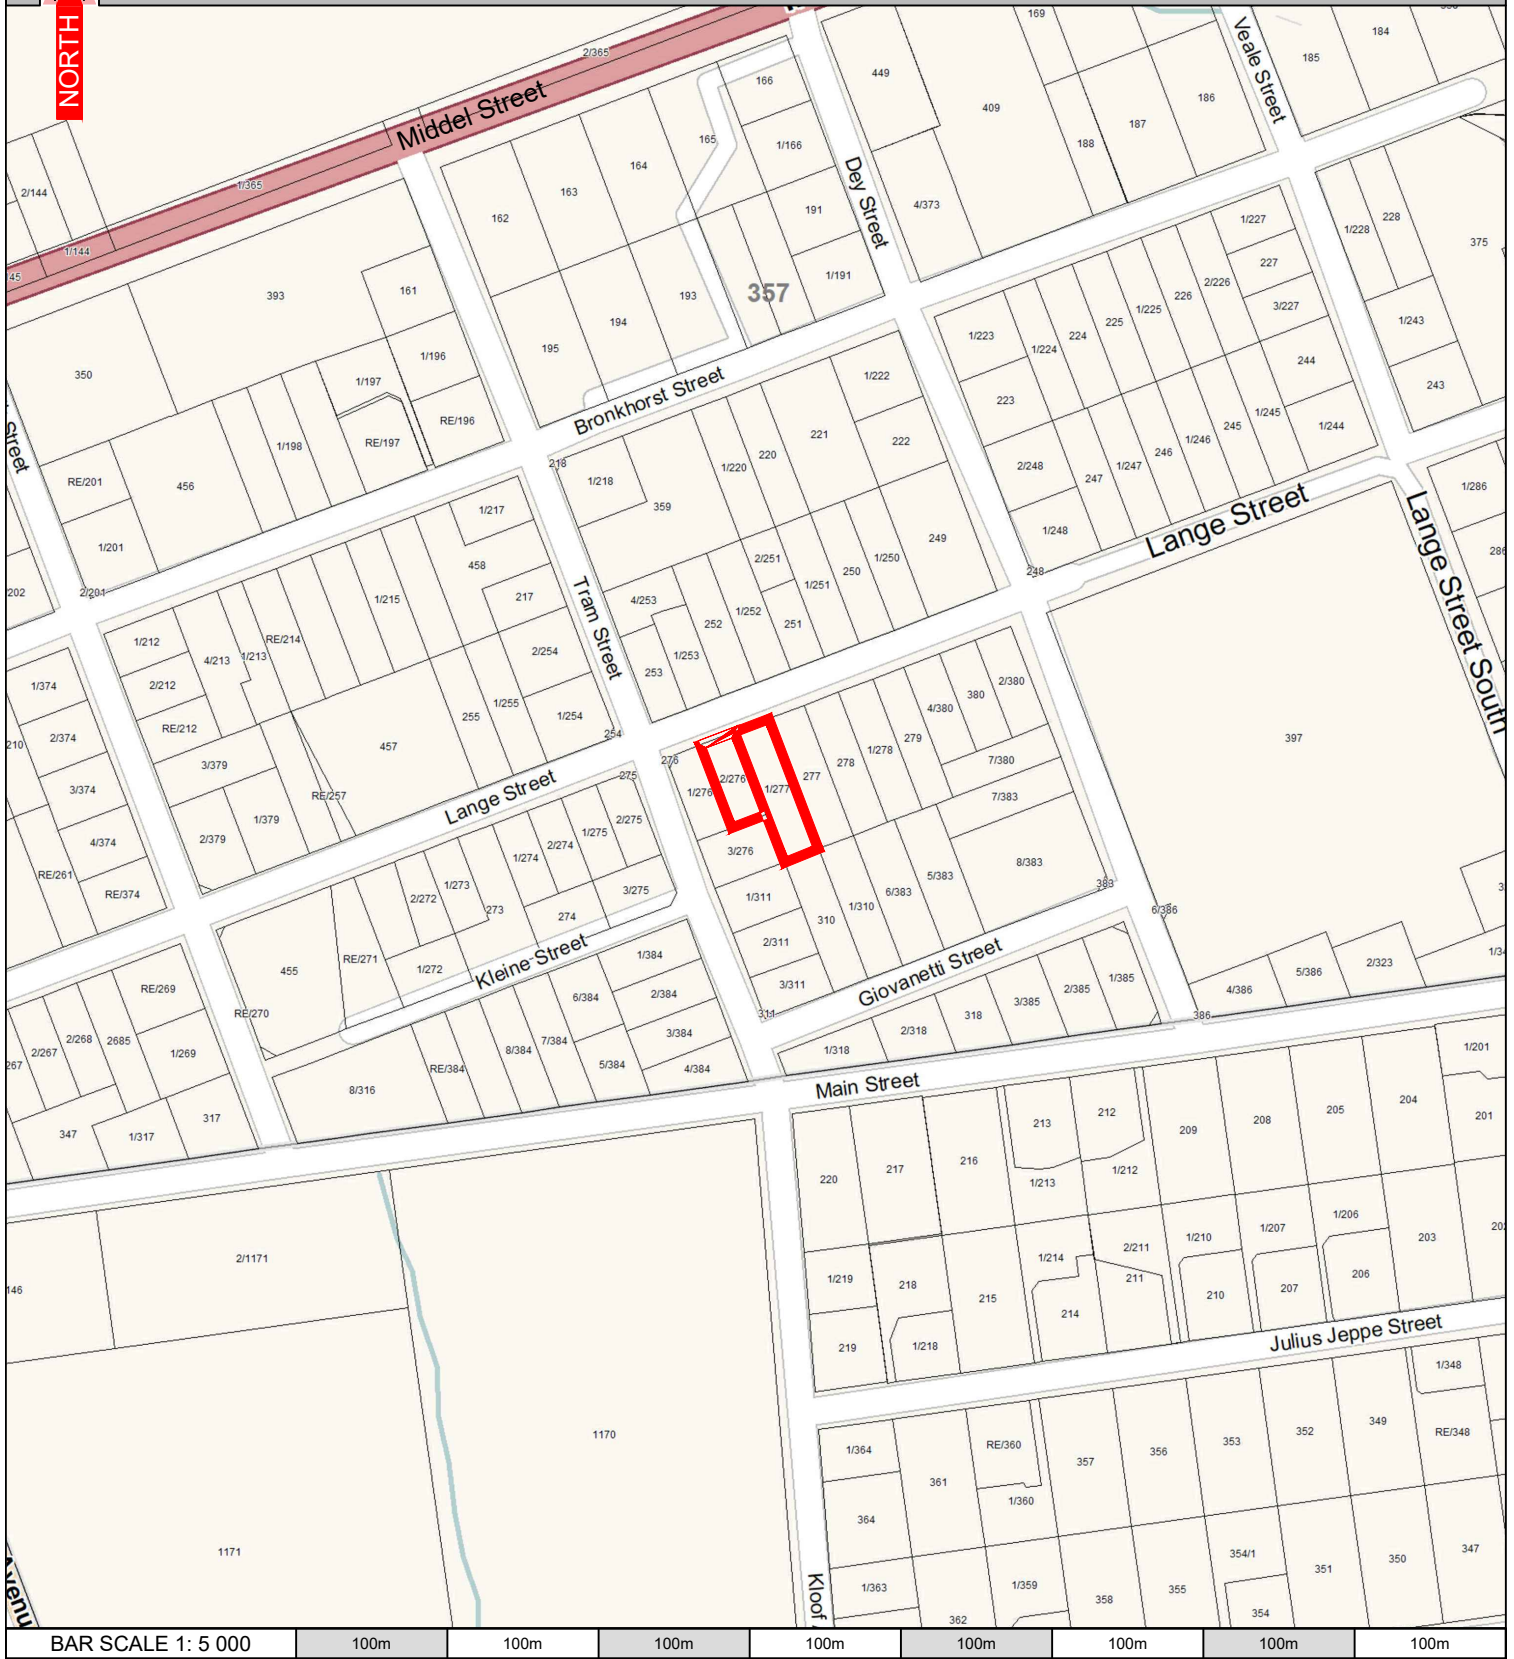

LOCAL LOCALITY PLAN

NORTH

PORTION 1 OF ERF 277 AND PORTION 2 OF ERF 276 NIEUW-MUCKLENEUK CITY OF TSHWANE METROPOLITAN MUNICIPALITY

LEGEND:

SUBJECT PROPERTIES

DATE: 2023-10-20
PROJECT NO: MP/
DRAWN: S OLIVIER
SCALE: 1: 5 000

PLAN NO
1